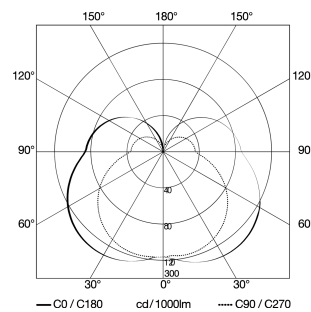

Output	9,1 W
Photo-cell controller	No
Luminous flux total product	616 lm
Measured luminous flux (360°)	616 lm
Total product efficiency	68 lm/W
Colour temperature	3000 K
Lamp	LED cannot be replaced
LED life expectancy (max. °C)	50000 h
Service life LED L70B50 (25°)	> 60000 h
Base	without
LED cooling system	Passive Thermo Control
Soft light start	No
Basic light level function	No
Main light adjustable	10 - 100 %
Twilight setting TEACH	No
Interconnection	Yes
Interconnection via	Bluetooth

## Dimension Drawing

## Light Distribution Curve

Output	9,1 W
With lamp	Yes, STEINEL LED system
Lamp	LED cannot be replaced
Measured luminous flux (360°)	616 lm
Colour temperature	3000 K
Colour Rendering Index	80-89
LED life expectancy (max. °C)	50000 h
LED cooling system	Passive Thermo Control