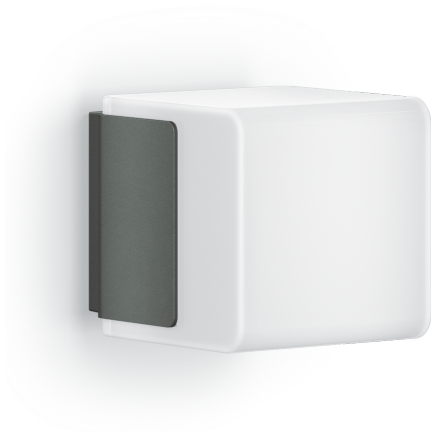

Outdoor light without sensor

# L 835 C

without motion detector, with Bluetooth  
EAN 4007841 079260  
Article number 079260

LED

3000 K

IP44

2 - 2000 lux

5 sec - 60 min

soft light start

## Function description

State-of-the-art light cubes. The cubic L 835 C LED outdoor light without sensor sets every external home wall perfectly in scene with its elegant look and warm white LED light (3,000 K) and 616 lm. Ideal for terraces, home entrances and facades. Several lights can be interconnected to form light groups via app. If a sensor-controlled light is included, all lights switch ON automatically as soon as movement is detected. Colour: Anthracite.

## Technical specifications

Dimensions (Ø x H)	132 x 110 mm
With lamp	Yes, STEINEL LED system
Manufacturer's Warranty	3 years
Settings via	Bluetooth, App
With remote control	No
Version	without motion detector, with Bluetooth
PU1, EAN	4007841079260
Application, place	Outdoors
Application, room	outdoors, garden, front door, courtyard & driveway, all round the building, terrace / balcony
Colour	Anthracite
includes sheet of self-adhesive numbers	No
Installation site	wall
Impact resistance	IK03
IP-rating	IP44