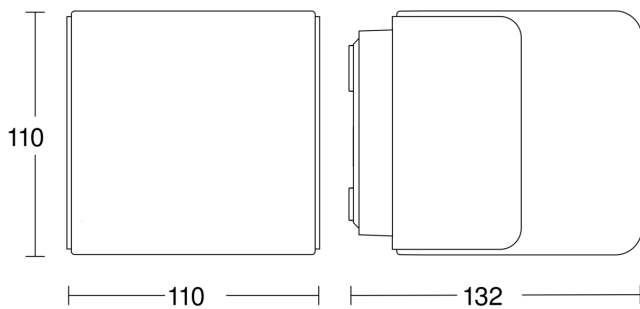

## Technical specifications

Dimensions (Ø x H)	132 x 110 mm
With lamp	Yes, STEINEL LED system
Manufacturer's Warranty	3 years
Settings via	Bluetooth, App
With remote control	No
Version	without motion detector, with Bluetooth
PU1, EAN	4007841079260
Application, place	Outdoors
Application, room	outdoors, garden, front door, courtyard & driveway, all round the building, terrace / balcony
Colour	Anthracite
includes sheet of self-adhesive numbers	No
Installation site	wall
Impact resistance	IK03
IP-rating	IP44

## Dimension Drawing