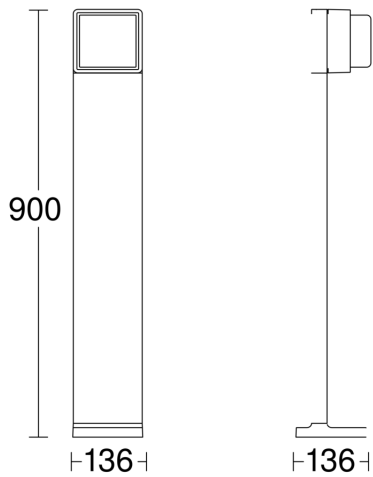

10-100%

10 - 100% main
light brightness

soft light start

Light source not
exchangeableControl gear not
exchangeableconnectable via
bluetooth36 years (Ø 4,5h /
day)

3000K warm-white

Function description

Connected lighting – top-of-the-range pioneering lights. High-quality GL 85 SC aluminium path light in a cube design. With 719 lm at 9 W (3000 K). Featuring an invisible 160° high-frequency sensor and 5 m detection radius. Time-saving wireless commissioning, setting up and networking via Bluetooth Mesh and Connect app. With an interconnected group function, soft light start, basic light (10-100%) and dimmable main light (10-100%). Available in two heights: 60 cm and 90 cm. Also available without sensor (GL 85 C).

Technical specifications

Dimensions (L x W x H)	136 x 146 x 900 mm	Photo-cell controller	Yes
With lamp	Yes, STEINEL LED system	Luminous flux total product	719 lm
Manufacturer's Warranty	5 years	Measured luminous flux (360°)	719 lm
Settings via	App, Smartphone, Connect Bluetooth Mesh	Total product efficiency	79,9 lm/W
With remote control	No	Colour temperature	3000 K
Version	without motion detector	Colour variation LED	SDCM3
PU1, EAN	4007841078676	Lamp	LED cannot be replaced
Application, place	Outdoors	Service life LED L70B50 (25°)	> 60000 h
Application, room	outdoors, garden	Drop in luminous flux in accordance with LM80	L70B50
includes sheet of self-adhesive numbers	No	Base	without
Installation site	Stand mounted	Soft light start	Yes
Impact resistance	IK03	Functions	Motions sensor, Neighbouring group function
IP-rating	IP44	Main light adjustable	10 - 100 %
Protection class	I	Twilight setting TEACH	Yes
Ambient temperature	-20 – 40 °C	Interconnection	Yes

Type of interconnection	Master/slave
Interconnection via	Bluetooth Mesh Connect
Colour Rendering Index CRI	= 82

Dimension Drawing

Circuit diagram Bluetooth

Circuit diagram Bluetooth