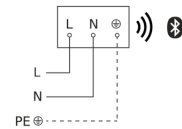

Technical specifications

Dimensions (L x W x H)	136 x 146 x 900 mm	Photo-cell controller	Yes
With lamp	Yes, STEINEL LED system	Luminous flux total product	719 lm
Manufacturer's Warranty	5 years	Measured luminous flux (360°)	719 lm
Settings via	App, Smartphone, Connect Bluetooth Mesh	Total product efficiency	79,9 lm/W
With remote control	No	Colour temperature	3000 K
Version	without motion detector	Colour variation LED	SDCM3
PU1, EAN	4007841078676	Lamp	LED cannot be replaced
Application, place	Outdoors	Service life LED L70B50 (25°)	> 60000 h
Application, room	outdoors, garden	Drop in luminous flux in accordance with LM80	L70B50
includes sheet of self-adhesive numbers	No	Base	without
Installation site	Stand mounted	Soft light start	Yes
Impact resistance	IK03	Functions	Motions sensor, Neighbouring group function
IP-rating	IP44	Main light adjustable	10 - 100 %
Protection class	I	Twilight setting TEACH	Yes
Ambient temperature	-20 – 40 °C	Interconnection	Yes

LED outdoor light without sensor - Professional Line

GL 85 C 900

without motion detector
EAN 4007841 078676
Article number 078676

Technical specifications

Housing material	Aluminium
Cover material	Plastic, opal
Mains power supply	220 – 240 V / 50 – 60 Hz
Output	9 W

Type of interconnection	Master/slave
Interconnection via	Bluetooth Mesh Connect
Colour Rendering Index CRI	= 82

Dimension Drawing

Circuit diagram Bluetooth

Circuit diagram Bluetooth