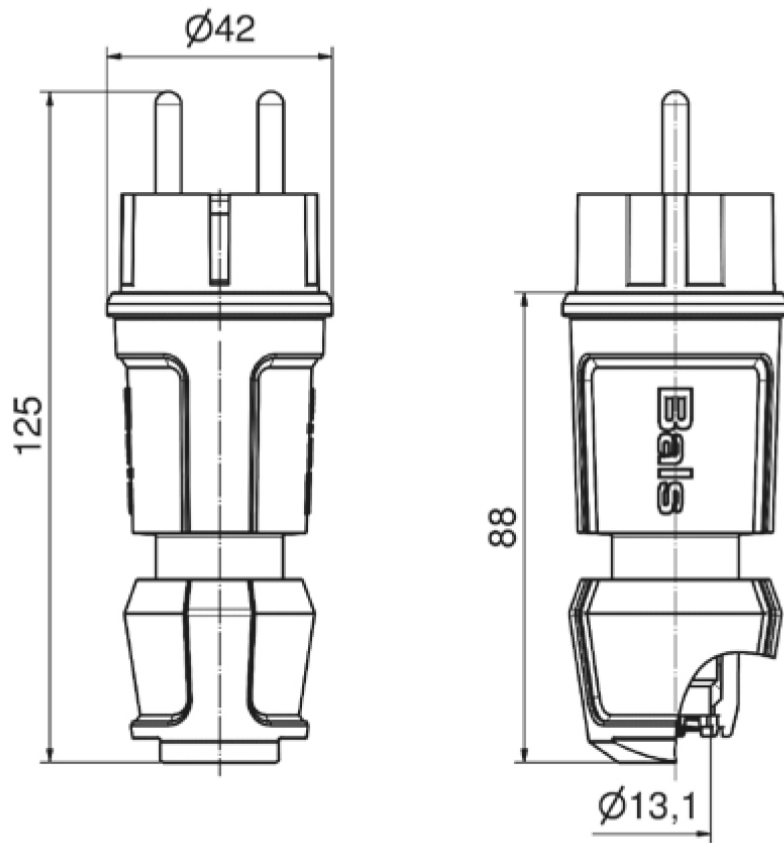

Plug domestic type - with cable sleeve

Product description	
BALS-Prd.-Nr	7370
EAN	4024941852388
Product category	Domestic plug
Current	16A
Number of poles	3p
Arrangement of phases	2P+PE
Voltage	250V~
Frequency	AC
Protection degree	IP44

Product description	
Colour code	blue RAL 5015
Colour of appliance	Collar black RAL 9005, Cable gland black RAL 9005, Housing cover blue RAL 5015
Connection design	with screw terminal
Maximum conductor size	2,5 qmm
Cable entry	Cable gland
Height	122mm
Width	42mm
Depth	42mm
Material of enclosure	plastic
Contacts	the contact carrier is made of polyamide, the contacts are brass nickel plated

Additional technical information	
	also suitable for Belgian/French standard
	MULTI-GRIP cable gland with gasket and integrated strain relief

Logistics data	
Weight/pcs	0.082 kg / Piece
Packaging	Bag
Content amount	1 ST
EAN	4024941852388
Length	42 mm

Logistics data	
Width	42 mm
Height	122 mm
Weight	0.083 kg
Volume	215.208 ccm
Packaging	Carton
Content amount	20 ST
EAN	4024941323604
Length	275 mm
Width	175 mm
Height	137 mm
Weight	1.765 kg
Volume	5,737.5 ccm